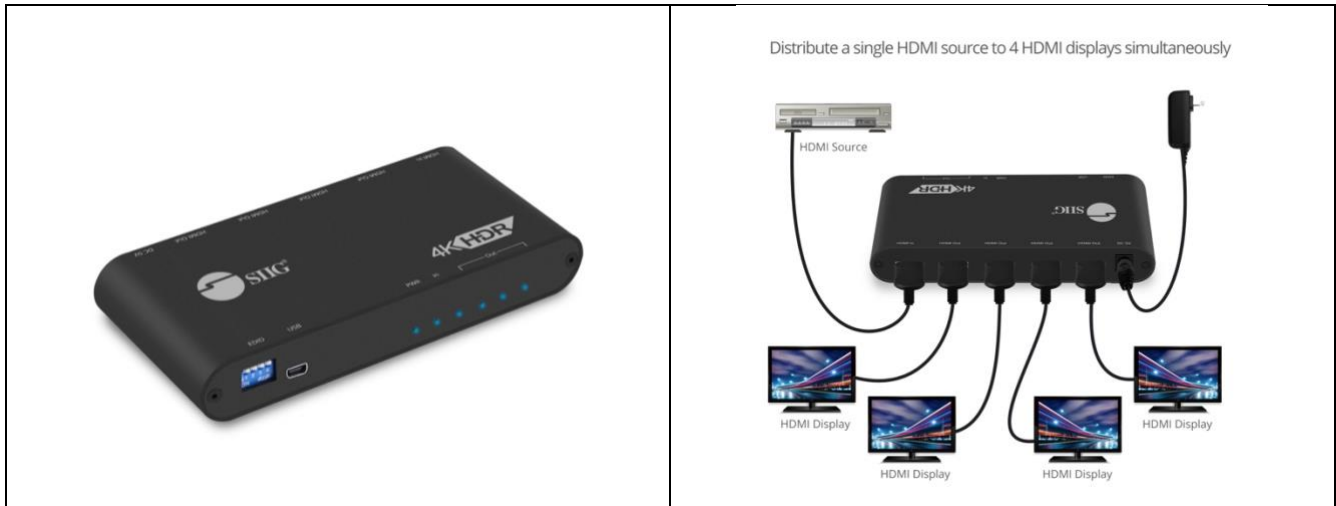

1x4 HDMI Splitter/Distribution Amplifier (CE-H22Y11-S1)

Transmission: Uses standard HDMI cable for direct HDMI distribution

Key Features:

- Supports 4K@60Hz, HDR, HDCP 2.2
- Distributes HDMI video/audio signals from one source to four displays and Maintains signal quality
- Support downscaling from 4K@60Hz to 1080p @60Hz
- TAA compliant