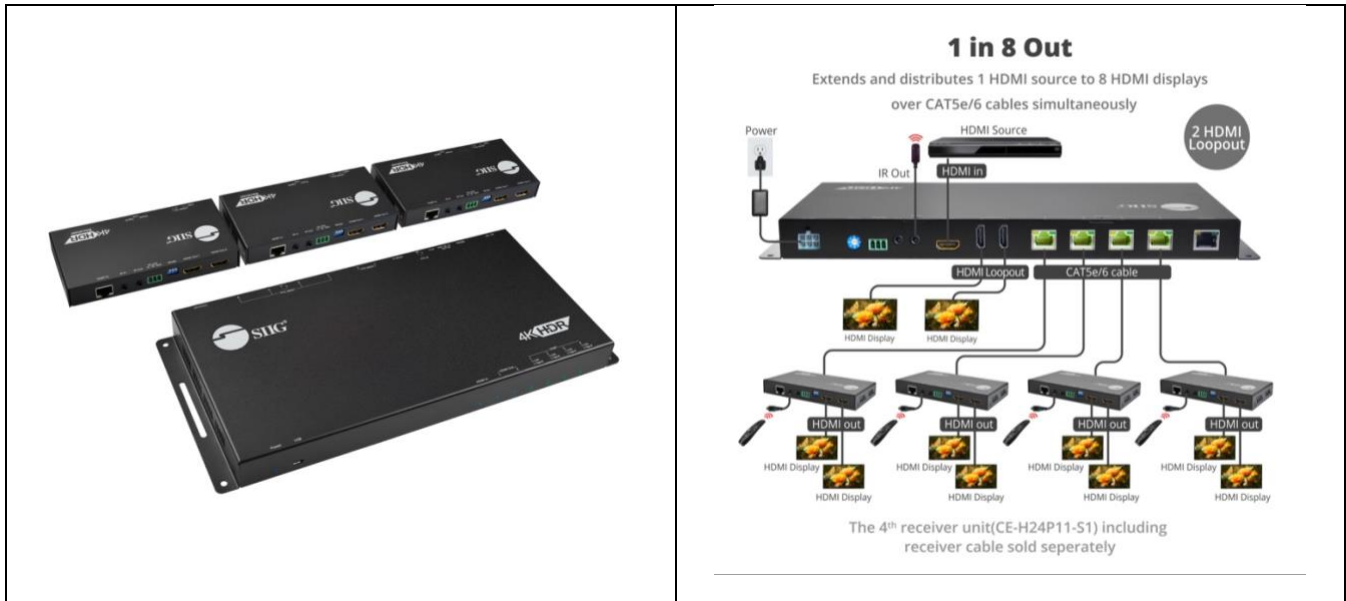

## 1x4 HDMI Splitter over IP Extender Kit (CE-H26V11-S1)

**Transmission:** Extends HDMI signals up to 394ft (120m) via Cat5e/6 cable over IP network

### Key Features:

- Supports 1080p@60Hz, HDCP 1.2
- 1 to many or many to many connection via VLAN supports
- IR remote control for source devices

## HDMI 4K 1x4 Splitter HDBaseT Extender (CE-H24N11-S1)

**Transmission:** Utilizes HDBaseT technology to extend HDMI signals up to 198ft/60m (1080p@60Hz) or 114ft/35m (4K@60Hz) over CAT5e/6 cable