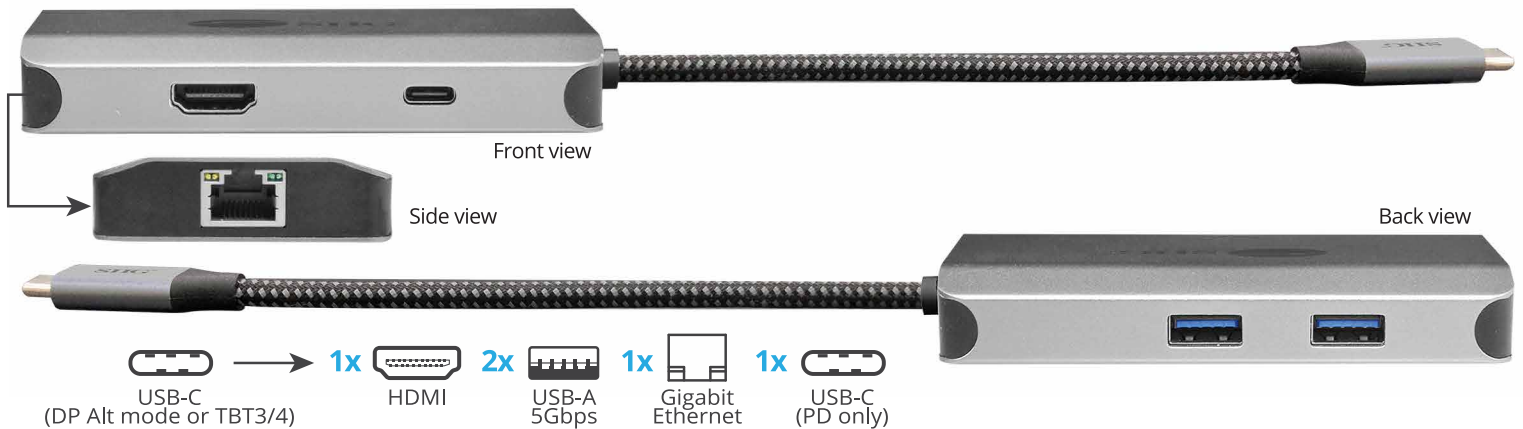

USB-C to HDMI with LAN Hub & PD Charging Adapter

Video resolution up to 4K@30Hz

Part# JU-H30L11-S1

5-in-1 USB-C adapter with 4K HDMI, 5G USB-A 3.2 hub, Gigabit Ethernet, and USB-C fast charge to increase your productivity

- Transforms a single USB-C port with DP Alt mode or Thunderbolt 3/4 technology from your computer into multiple connections simultaneously
- Features one USB-C input (host), one HDMI video port, two USB-A 3.2 ports for USB peripheral devices, such as printer, camera, scanner, flash drive, keyboard, mouse..., and one USB-C PD charging port
- Supports UHD video resolution up to 4K (3840x2160) @30Hz
- Supports USB-A 3.2 data transfer up to 5Gbps for stable transmission
- USB-C charging port supports Power delivery 3.0 (PD 3.0) charging up to 100W, 85W to charge your laptop; 15W for dock (make sure your USB-C laptop works with PD charging)
- Reliable wired Ethernet network connectivity through embedded 10/100/1000BASE-T Gigabit Ethernet
- Plug-n-play. No driver installation and no external power adapter required