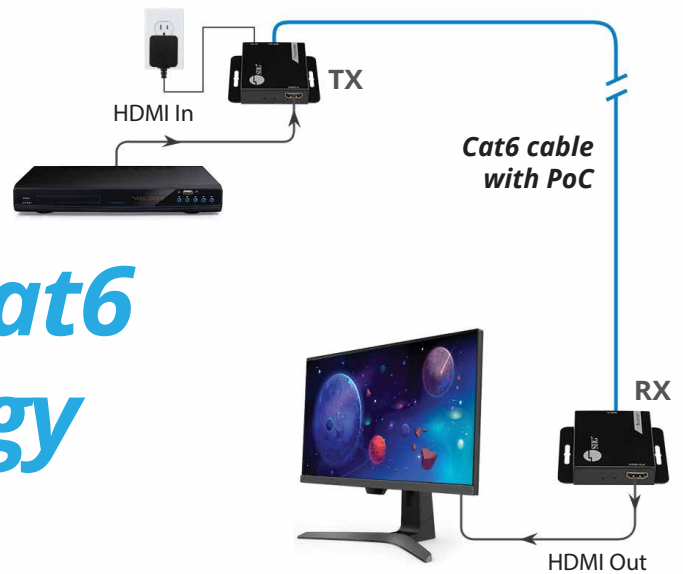

HDMI Over Cat6 Extender

Extends HDMI Signals
up to 197ft/60m

Part# CE-H3EX01-S1

Effortlessly Extend HDMI Up to 197 Feet with Cat6 and PoC Technology

- Transmits HDMI signals up to 197ft (60m) through a single Cat6 network cable
- Delivers Full HD 1080p@60Hz resolution, ensuring a smooth and vibrant viewing experience suitable for both professional and home use
- Fully supports 3D video, providing an immersive viewing option, and is HDCP 1.4 compliant
- Simplifies setup by using the PoC function, allowing one power source at the transmitter (TX) to power both the transmitter and receiver (RX)
- Delivers clear and reliable LPCM 2.0 stereo audio
- Constructed with durable metal housing, offering stability and resilience for continuous operation in demanding applications