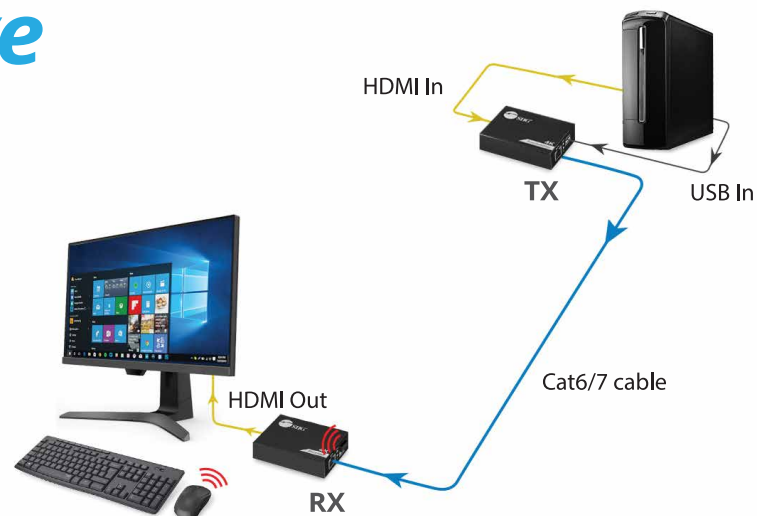

# 4K HDMI USB KVM Extender over Cat6

Extends HDMI & USB Signals  
up to 230ft

Part# CE-H28411-S1

## SIIG's Cost-Effective HDMI Extender Bridges Distances Up to 230ft, Safeguarding Your Equipment

- Extends HDMI and USB signals up to 230ft (70m) through a Cat6/7 network cable to a remote HDMI display with zero latency
- Supports video resolution Full HD 1080p@60Hz up to 230ft and 4K@30Hz, HDR 10, 4:4:4 8-bit, HDCP 1.4 up to 130ft
- Provides 2 additional USB ports to connect one set of keyboard & mouse at the extended location for remotely operate your PC system
- Support PCM 2/5.1/7.1, Dolby 5.1/7.1, DTS 5.1/7.1 audio format
- Supports ESD protection, lightning protection, and surge protection
- The reset button allows displays to be re-detected if no displays are detected
- Plug-n-Play, no driver installation required

### Common Applications

- Audio/Video conference room, Media room, Digital signage, Lecture hall, Classroom, Library, Home entertainment room, Church, Security room