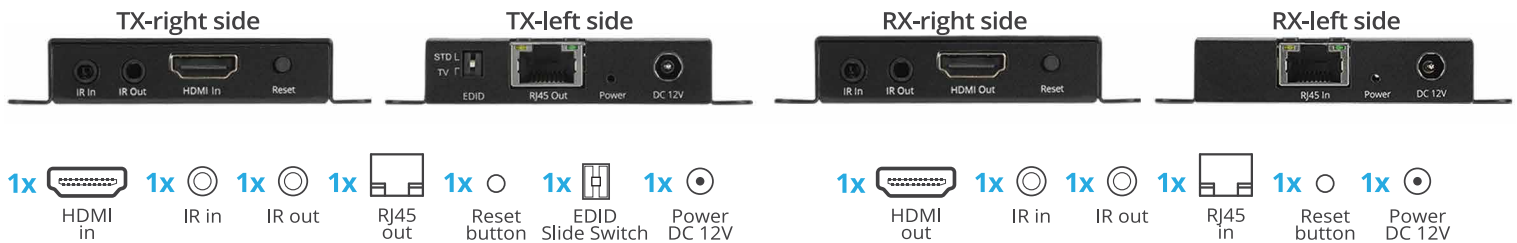

# 4K120Hz **HDMI Extender** with IR

**HDMI audio format:**  
LPCM 2 / 5.1 / 7.1; DTS 5.1 / 7.1  
Dolby 5.1 / 7.1

Part# CE-H27L11-S1

**Easily extends 4K@120Hz HDMI signals up to 40m via Cat6/7 cabling and IR Bi-directional remote control HDMI device**

- Extends HDMI Audio and Video signals up to 132ft (40m) through a Cat6/7 network cable to a remote HDMI display. Video bandwidth up to 32Gbps
- Supports Ultra HD video resolution up to 4K (3840x2160)@120Hz, HDR 10, HDCP 2.3, YUV 4:4:4, 36-bit deep color for crystal-clear image quality. Compliant with DSC 1.2a
- The EDID slide switch offers STD and TV modes for optimal image quality and flexibility
- Built-in Bi-directional IR pass-through supports full frequency IR signal from 20KHz to 60 KHz
- Plug-n-Play operation with no software or driver installation required
- Reset button for re-detection of display if the display is not detected or have a splash screen, flicker, noise, or color distortion
- Durable metal housing protects internal PCBA from damage, enhances heat dissipation, and minimized EMI/RFI noise interference for optimal performance.