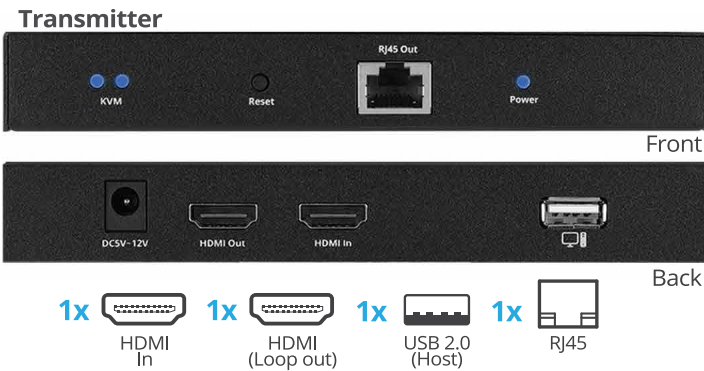

4K 60Hz HDR **HDMI KVM** Over Cat6 **Extender** with SPDIF & Touch Screen support

*HDMI audio/video signals
up to 230ft*

Part# CE-H27811-S1

*Easily extend HDMI audio/video and USB signals
to 70M remote 4K Ultra HD display and use a one
set of keyboard & mouse for remote control*

- Extends HDMI and USB signals up to 230ft (70m) to a remote HDMI display/HDTV through a Cat6/6a/7 network cable and controls by a one set of keyboard & mouse with nearly zero latency. Also supports remote control by capacitive/resistive touch screen
- Supports Ultra HD video resolution up to 4K (3840x2160) @60Hz YUV 4:4:4 8-bit, HDCP 2.2/1.4, HDR YUV 4:2:0 10-bit for stunning crystal clear quality
- Provides 2 additional USB 2.0 ports to connect one set of keyboard & mouse at the extended location for remotely operate your PC system
- HDMI loop-out on the transmitter to connect to a local display for monitoring of the extended display
- Supports EDID passthrough, audio extraction via S/PDIF audio (Toslink). LPCM, Dobyly Digital and DTS 5.1 channel surround sound via HDMI port
- Supports ESD protection, lightning protection, and surge protection
- Plug-n-play, no driver installation required

Common Applications

- Audio/Video conference room, Showroom, Digital signage, Broadcast, Indoor and outdoor advertising, Concert, Control center, Security center, Educational facilities, Media room, Church, Lecture hall, Library