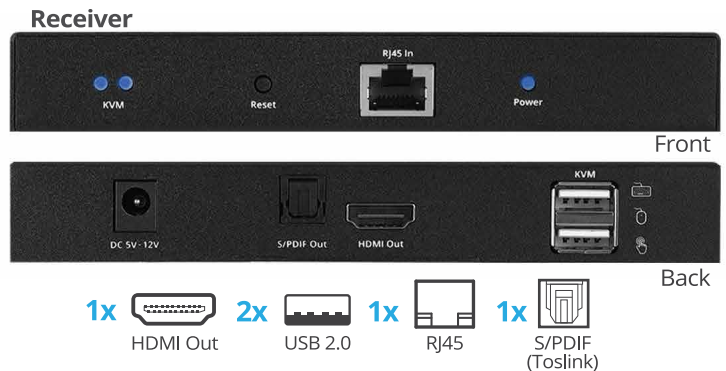

4K 60Hz HDR **HDMI KVM** Over Cat6 **Extender** with SPDIF & Touch Screen support

*HDMI audio/video signals
up to 230ft*

Part# CE-H27811-S1

*Easily extend HDMI audio/video and USB signals
to 70M remote 4K Ultra HD display and use a one
set of keyboard & mouse for remote control*

- Extends HDMI and USB signals up to 230ft (70m) to a remote HDMI display/HDTV through a Cat6/6a/7 network cable and controls by a one set of keyboard & mouse with nearly zero latency. Also supports remote control by capacitive/resistive touch screen
- Supports Ultra HD video resolution up to 4K (3840x2160) @60Hz YUV 4:4:4 8-bit, HDCP 2.2/1.4, HDR YUV 4:2:0 10-bit for stunning crystal clear quality
- Provides 2 additional USB 2.0 ports to connect one set of keyboard & mouse at the extended location for remotely operate your PC system
- HDMI loop-out on the transmitter to connect to a local display for monitoring of the extended display
- Supports EDID passthrough, audio extraction via S/PDIF audio (Toslink). LPCM, Dobyly Digital and DTS 5.1 channel surround sound via HDMI port
- Supports ESD protection, lightning protection, and surge protection
- Plug-n-play, no driver installation required

Common Applications

- Audio/Video conference room, Showroom, Digital signage, Broadcast, Indoor and outdoor advertising, Concert, Control center, Security center, Educational facilities, Media room, Church, Lecture hall, Library