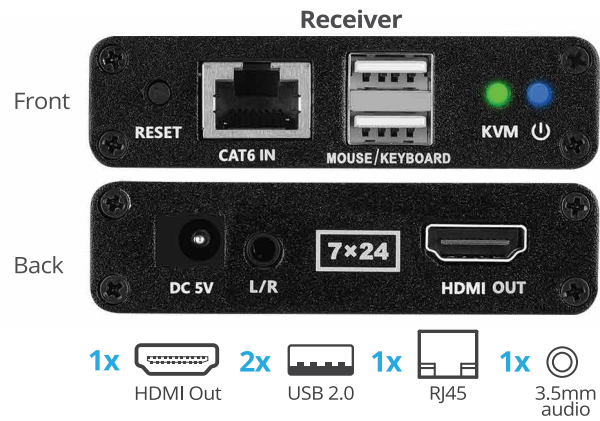

HDMI USB KVM Over Cat6 Extender

HDMI audio/video signals
up to 230ft

Part# CE-H27411-S1

*Easily extend HDMI signal up to 70M
and use a one set of keyboard & mouse
for remote control*

- Extends HDMI and USB signals up to 230ft (70m) through a Cat6/6a/7 network cable to a remote HDMI display with nearly zero latency
- Supports Full HD video resolution up to 1080p (1920x1080) @60Hz, HDCP 2.2, YUV 4:4:4 8-bit for a clear quality
- Provides 2 additional USB 2.0 ports to connect one set of keyboard & mouse at the extended location for remotely operate your PC system
- HDMI loop out on the transmitter to connect to a local display for monitoring of the extended display
- Supports audio EDID learning, audio extraction via 3.5mm L/R stereo audio with PCM2 audio format; PCM2/5.1/7.1, Dolby and DTS 5.1 audio format via HDMI port
- Supports ESD protection, lightning protection, and surge protection
- Plug-n-play, no driver installation required, and minimizes EMI/RFI noise interference

Common Applications

- Audio/Video conference room, Showroom, Digital signage, Broadcast, Indoor and outdoor advertising, Concert, Control center, Security center, Educational facilities, Media room, Church, Lecture hall, Library