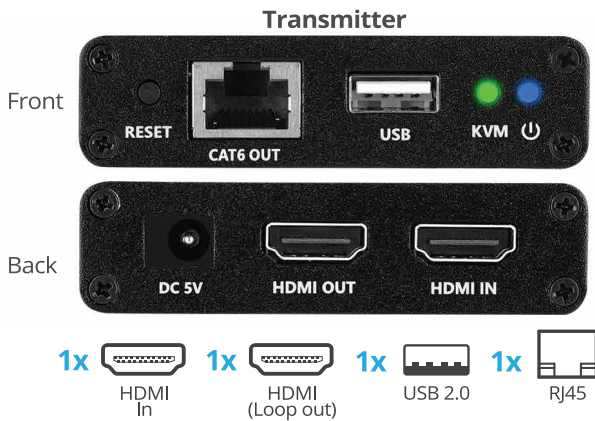

HDMI USB KVM Over Cat6 Extender

HDMI audio/video signals
up to 230ft

Part# CE-H27411-S1

*Easily extend HDMI signal up to 70M
and use a one set of keyboard & mouse
for remote control*

- Extends HDMI and USB signals up to 230ft (70m) through a Cat6/6a/7 network cable to a remote HDMI display with nearly zero latency
- Supports Full HD video resolution up to 1080p (1920x1080) @60Hz, HDCP 2.2, YUV 4:4:4 8-bit for a clear quality
- Provides 2 additional USB 2.0 ports to connect one set of keyboard & mouse at the extended location for remotely operate your PC system
- HDMI loop out on the transmitter to connect to a local display for monitoring of the extended display
- Supports audio EDID learning, audio extraction via 3.5mm L/R stereo audio with PCM2 audio format; PCM2/5.1/7.1, Dolby and DTS 5.1 audio format via HDMI port
- Supports ESD protection, lightning protection, and surge protection
- Plug-n-play, no driver installation required, and minimizes EMI/RFI noise interference

Common Applications

- Audio/Video conference room, Showroom, Digital signage, Broadcast, Indoor and outdoor advertising, Concert, Control center, Security center, Educational facilities, Media room, Church, Lecture hall, Library