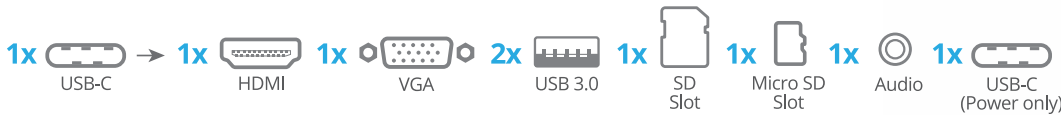

# Wireless USB-C Video Hub Extender

Wireless Transmission:  
up to **32ft**

Part# CE-H26P11-S1

*Extend multiple  
connection ports to  
your USB-C computer  
via wireless  
transmission*

- Transforms a single USB-C port (Alt mode or Thunderbolt 3) of your computer via Wireless transmits 1080p HDMI signal up to 32ft (9.75M) to a remote HDMI Monitor, HDTV or projector
- Supports dual outputs (HDMI and VGA), video resolution up to 1080p@60Hz and stereo 2-ch
- Features one USB-C input, two USB 3.0 Type-A input, one SD slot, one Micro SD (TF) slot, one HDMI output, one VGA output, one 3.5mm audio output, and one USB-C DC power in
- Supports USB 3.0 data transfer rate up to 5Gbps for smooth and stable performance. Backward compatible with USB 2.0 and USB 1.1
- SD/Micro SD (TF) Memory card capacity: up to 104Mbps
- This Wireless USB-C Video Hub Extender with auto pairing technology and supports Mirror and Extended video modes to HDTV or projector for perfect visual display