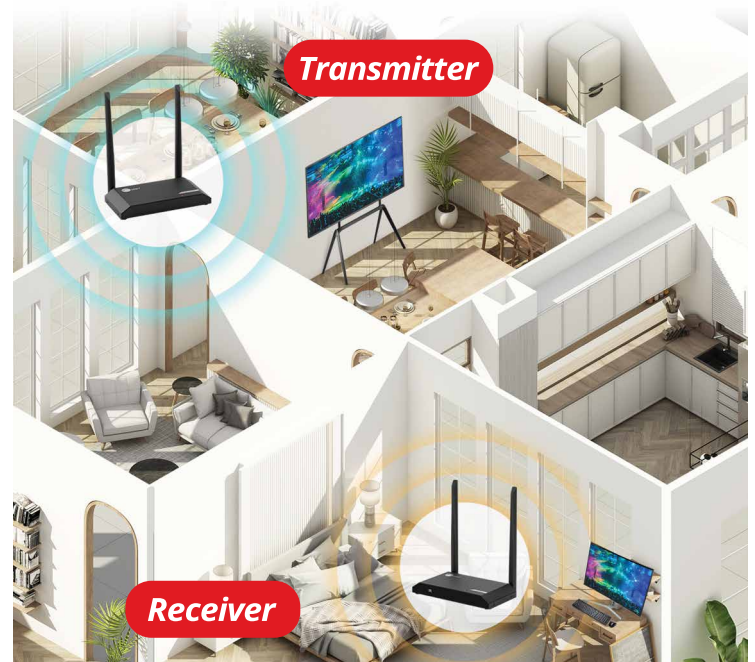

Full HD **Wireless** HDMI **KVM Extender** with Loopout

TX

RX

*Extends range:
up to 500ft/150m*

Part# CE-H26G11-S2

*Wirelessly extend
HDMI audio/video and
USB KVM signals up to
500 feet with reliable
transmission and high
quality display at 4K
input/1080p output
resolution*

- Wireless 5G/2.4G technology reliably extends HDMI and USB signals up to 500ft (150m) line-of-sight to a remote HDMI display
- Dual 5dBi antenna with 2T2R data rate MIMO (Multiple-Input Multiple-Output) technology prevents signal interference and provides optimal reception quality
- Supports stunning 4K@60Hz UHD video input and loop-out with HDCP 2.2 on the transmitter unit, and delivers 1080p@60Hz Full HD video output with HDCP 1.3 on the receiver unit. Stereo audio support included
- IR extension modules allow remote controlling the HDMI source device and playback at the distant display
- Provides an additional USB 2.0 port and a KVM function to connect the Keyboard, mouse or Touch panel at the extended location for remotely operate your PC system. ***Note: USB 2.0 hub included**
- Plug-n-Play, no driver installation required, and minimized EMI/RFI noise interference for optimal performance

Common Applications

- Meeting room, Home theater, Digital signage, Church, Show room, Classroom, Chain store, Restaurant

Wireless
5G/2.4G

4K/
1080p

500ft
150m

KVM
extender

IR