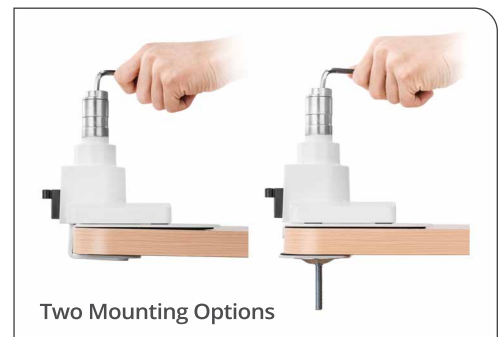

Ultra Heavy Duty Single Monitor Arm Desk Mount

for 17"-57"
monitors

Part# CE-MT3Z11-S1

Unleash Productivity. Dominate Your Desk.

Selling points

Supports Massive Monitors up to 57" and 59.5 lbs (27kg)

Fits VESA mounting patterns of 75x75mm, 100x100mm, 200x100mm, or 200x200mm

Integrated USB-C (40Gbps / PD 100W) and USB-A (5Gbps) cables to be a Hub

Sales Contact: mike.w@siig.com
Technical Support: support@siig.com

Monitor
17"-57"

up to
59.5 lbs

USB-C/A
Ports

VESA
75/100/
200