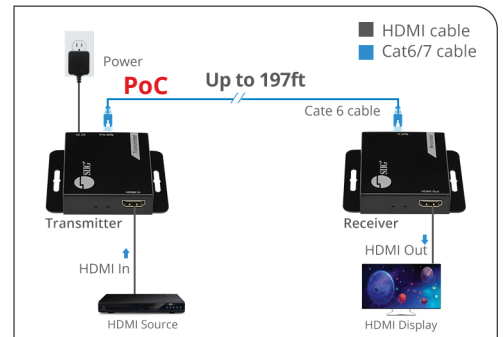

HDMI Over Cat6 Extender

Part# CE-H3EX01-S1

Reliable Connection, Extended Range

Selling points

- Extend your HDMI signal up to 197 ft (60m) over a single Cat6/7 cable without losing quality
- Simplifies setup by using the PoC function
- Built to last with a sturdy, mountable design ideal for continuous use in professional and home setups