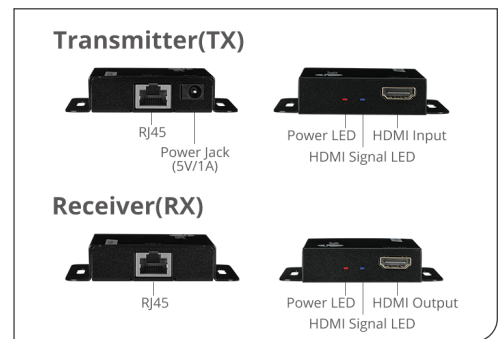

HDMI Over Cat6 Extender

Part# CE-H3EX01-S1

Reliable Connection, Extended Range

Selling points

- Extend your HDMI signal up to 197 ft (60m) over a single Cat6/7 cable without losing quality
- Simplifies setup by using the PoC function
- Built to last with a sturdy, mountable design ideal for continuous use in professional and home setups