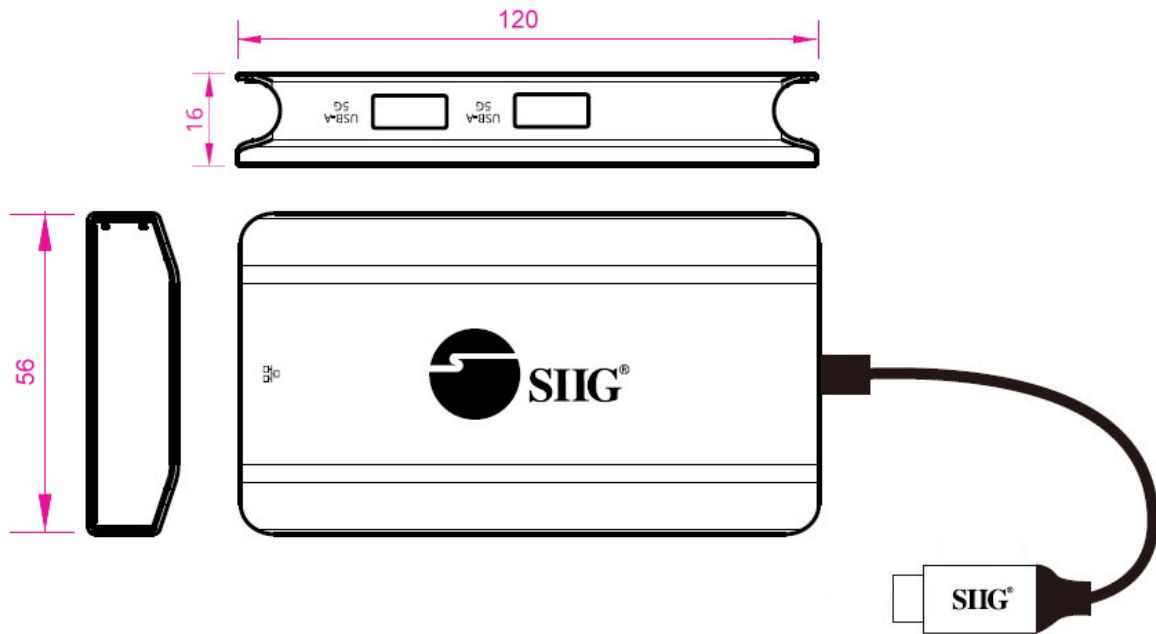

### **Features**

- Instantly adds one HDMI port, Gigabit Ethernet port, two USB-A ports and power delivery through USB-C (DisplayPort signal enabled) connection for everyday applications.
- Supports HDMI video/audio out with display resolution up to 4Kx2K 30Hz
- Ethernet port delivers high speed transfer rate up to 1000 Mbps through wired networking.
- USB 3.2 Gen 1 ports support data transfer rate up to 5Gbps for fast data delivery
- Product is USB bus powered or use your external USB-C laptop power adapter supporting up to 100W Power Delivery (PD 3.0) passthrough (15W for dock & up to 85W for charging)
- Compatible with USB-C Gen 1 & Gen 2 Ultrabook, Chromebooks, tablets & Thunderbolt 3 / 4 laptops like HP, Dell, Lenovo, MacBooks; works with Windows, Mac OS, iPad OS, Chrome OS, Android
- Pocket size aluminum enclosure enhances durability further providing greater portability and easy transport in a laptop bag for convenient on-the-go use between work on home, office and business travel
- Plug-n-Play, no software installation required plus no external power is needed.

## Package Contents

- USB-C to HDMI with LAN Hub & PD Charging Adapter
- User Reference Guide

## Specifications

Chipset	VL102+PS176+RTL8153+VL817
Housing Material	Metal (Aluminum) with Plastic
Connectors	Input: 1x USB-C, Male 1x USB-C, Female, for PD 3.0 charging Output: 1x 19-pin HDMI, Female 1x 8-pin RJ45, Female 2x 9-pin USB 3.2 Gen 1 Type-A, Female
Video Type	HDMI
Resolution	Up to 4Kx2K 30Hz
Audio	Yes
Compatible Networks	10/100/1000 Mbps
Data Transfer Rate	Up to 5Gb/s (USB 3.2 Gen 1)
Built-in Cable Length	6.29" (16cm)
Power	USB-C USB Bus-powered Power delivery 3.0 up to 100W
Color	Space gray
Product Dimensions	4.02" (W) x 2.20" (H) x 0.63" (D)
Weight	0.18 lbs
Operating Temperature	32 to 122 degrees F
Storage Temperature	14 to 140 degrees F
Humidity	5% to 85% RH (non-condensing)
Certifications	FCC / CE / RoHS
Warranty	2 years
Country of origin	China

## Product Dimension